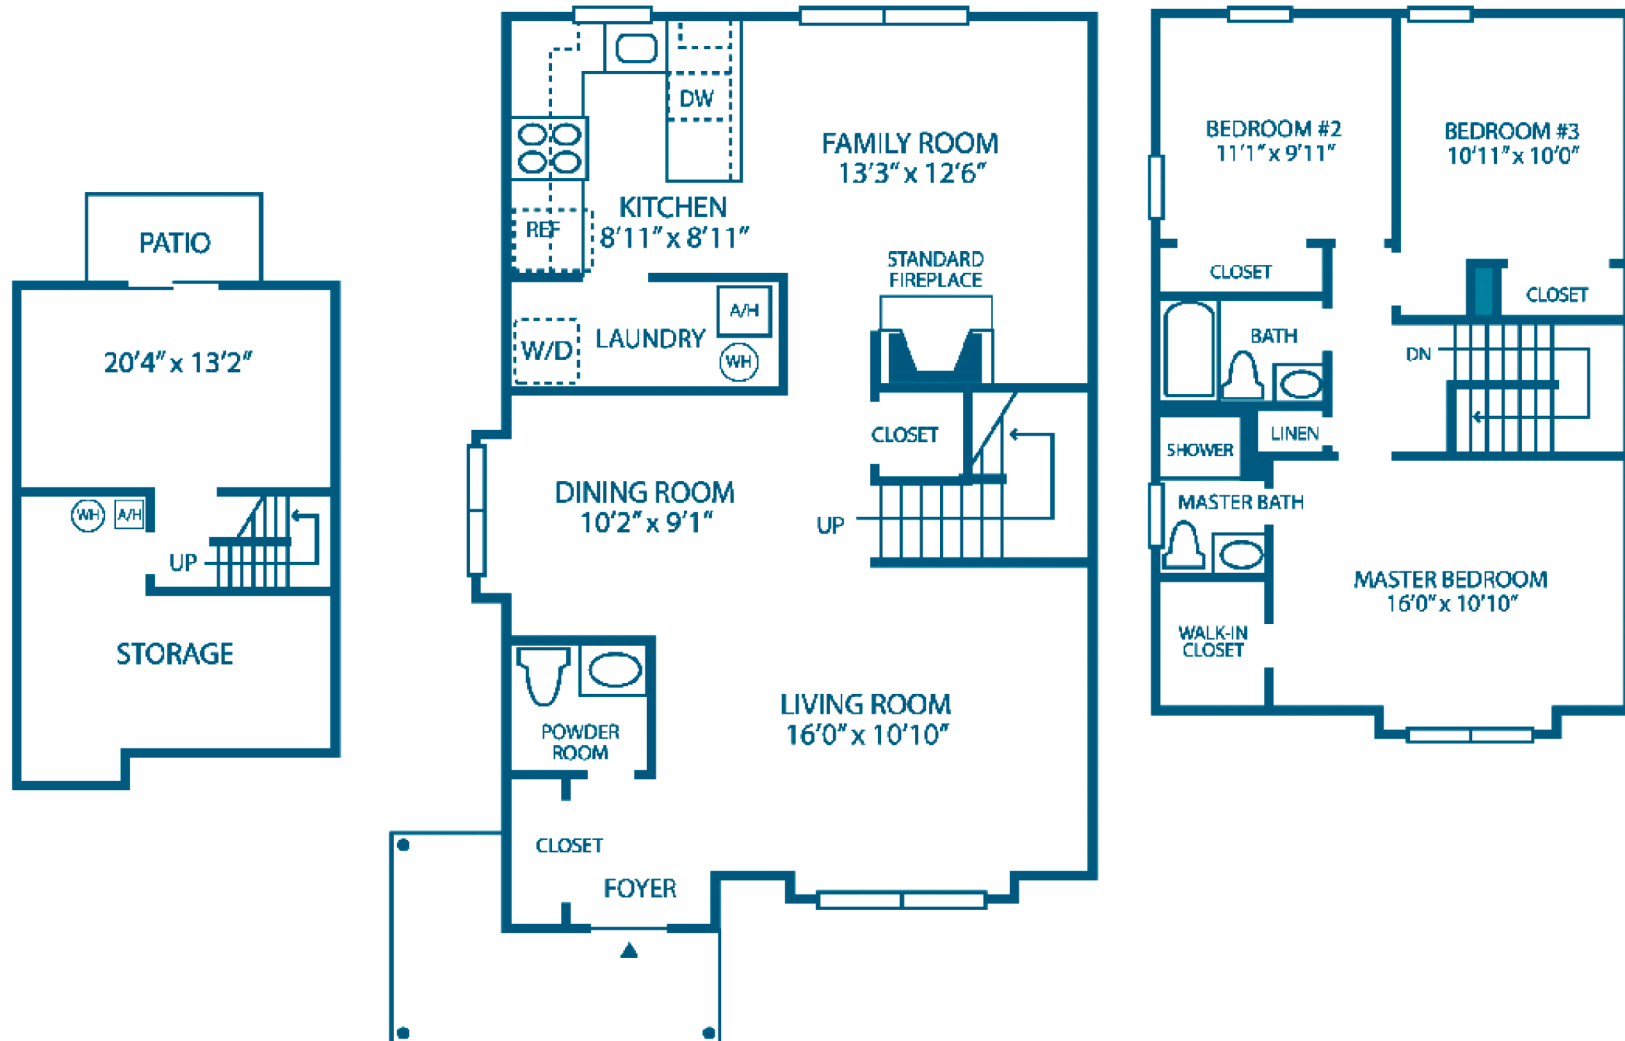

## 3 Bedroom / 2.5 Bath with Patio (1,425 SF)

huntingdonwoods.com

238 Katie Drive  
Feasterville PA 19053