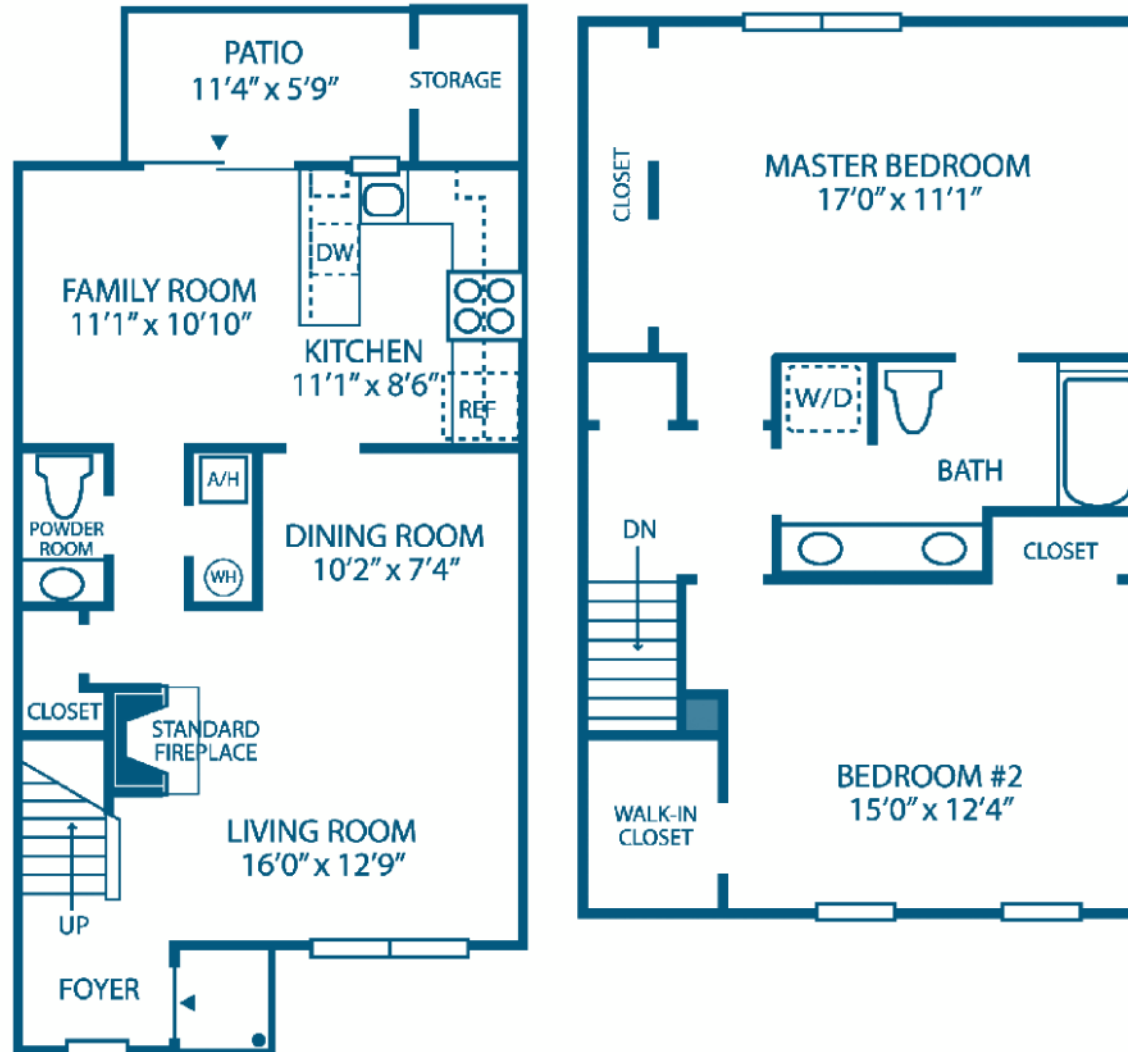

## 2 Bedroom / 1.5 Bath with Patio (1,280 SF)

huntingdonwoods.com

238 Katie Drive  
Feasterville PA 19053