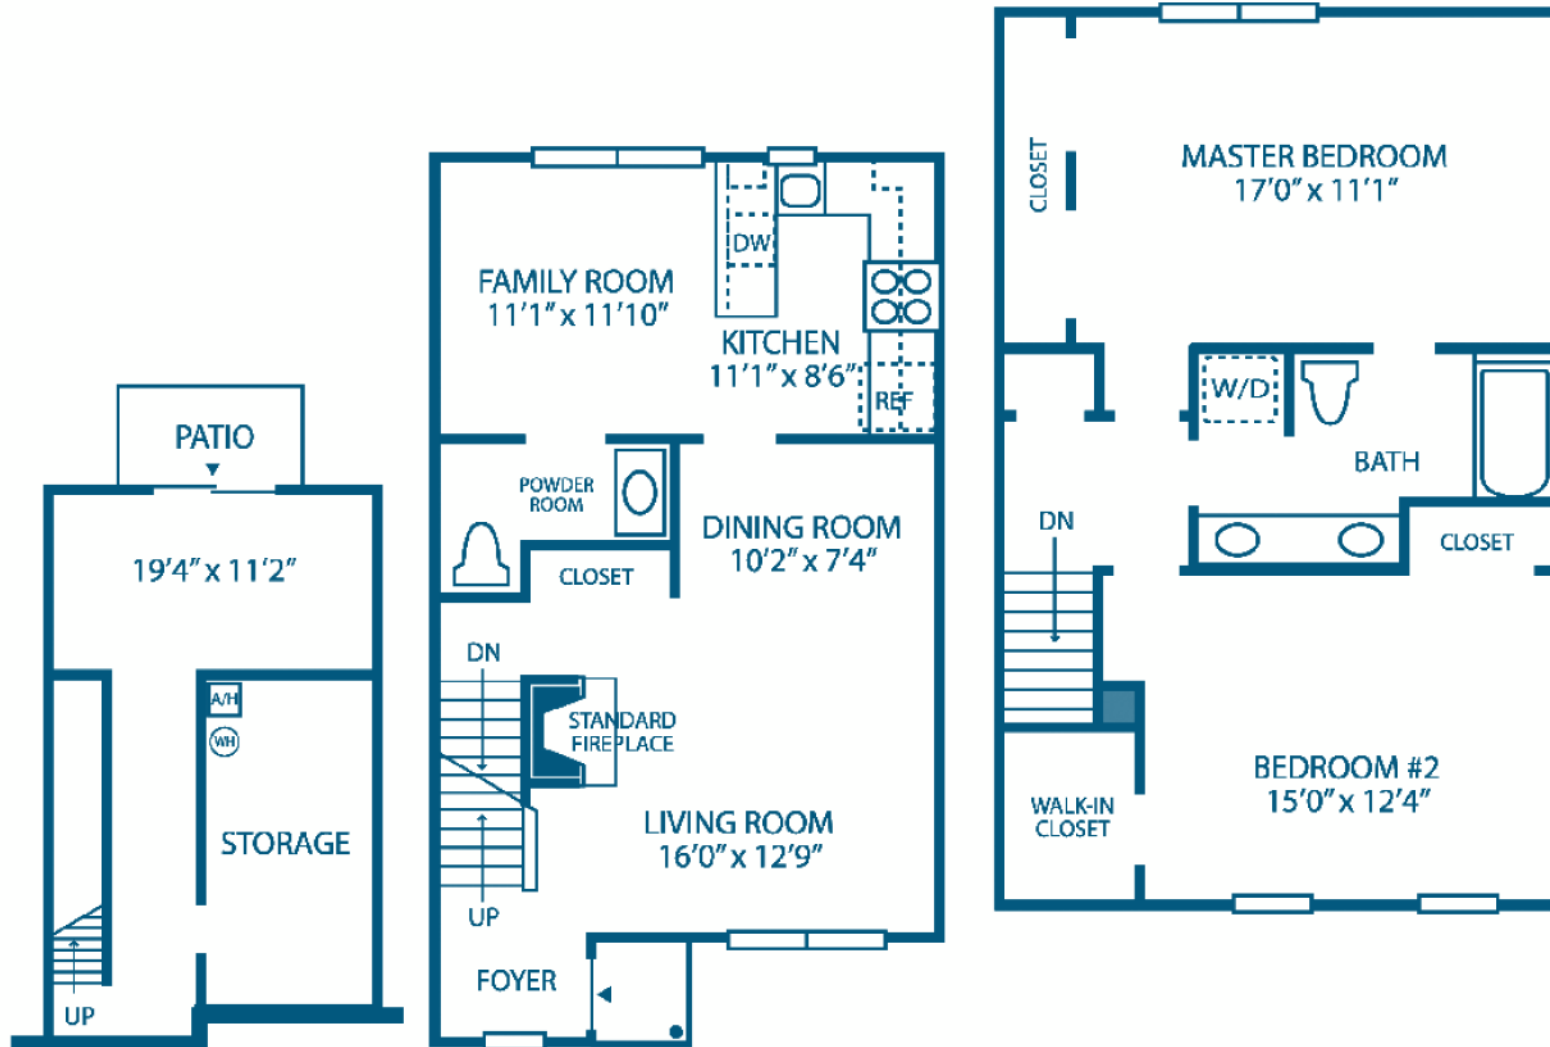

## 2 Bedroom / 1.5 Bath with Patio (1,280 SF)

huntingdonwoods.com

238 Katie Drive  
Feasterville PA 19053